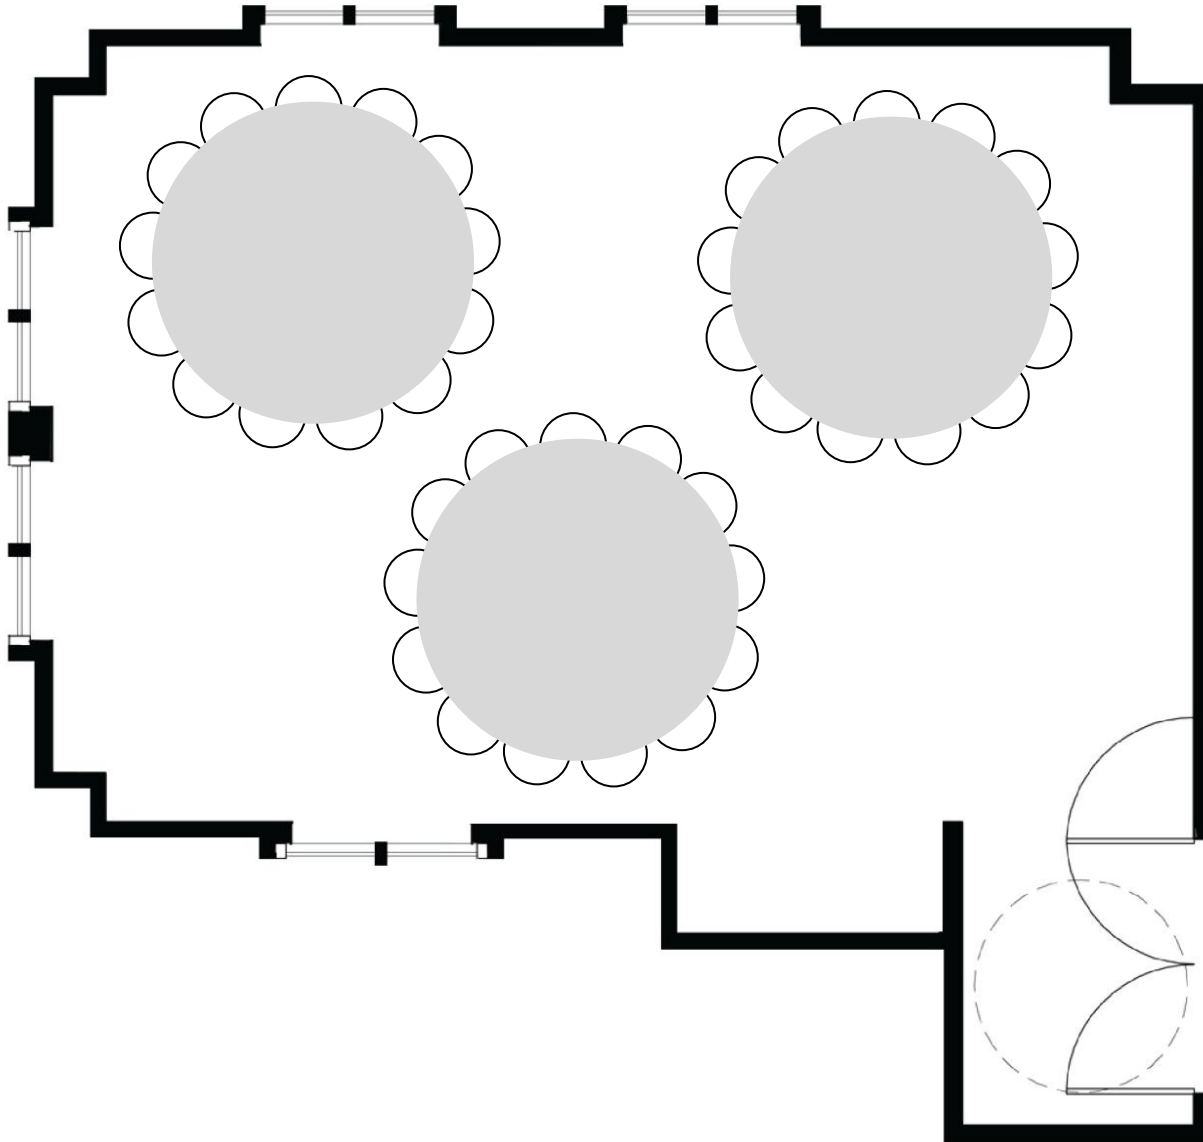

*balsan*  
PRIVATE DINING ROOM

N

**DINNER PARTY**

DIMENSIONS: 18 ft. x 27 ft.  
5 x 8 m.

HEIGHT: 12 ft.  
3.6 m.

SIZE: 486 sq. ft.

CAPACITY: 22

*balsan*  
PRIVATE DINING ROOM

**REHEARSAL DINNER**

DIMENSIONS: 18 ft. x 27 ft.  
5 x 8 m.

HEIGHT: 12 ft.  
3.6 m.

SIZE: 486 sq. ft.

CAPACITY: 36

*balsan*  
PRIVATE DINING ROOM

**STANDING RECEPTION**

DIMENSIONS: 18 ft. x 27 ft.  
5 x 8 m.

HEIGHT: 12 ft.  
3.6 m.

SIZE: 486 sq. ft.

CAPACITY: 40

*balsan*  
PRIVATE DINING ROOM

**CONFERENCE**

DIMENSIONS: 18 ft. x 27 ft.  
5 x 8 m.

HEIGHT: 12 ft.  
3.6 m.

SIZE: 486 sq. ft.

CAPACITY: 16