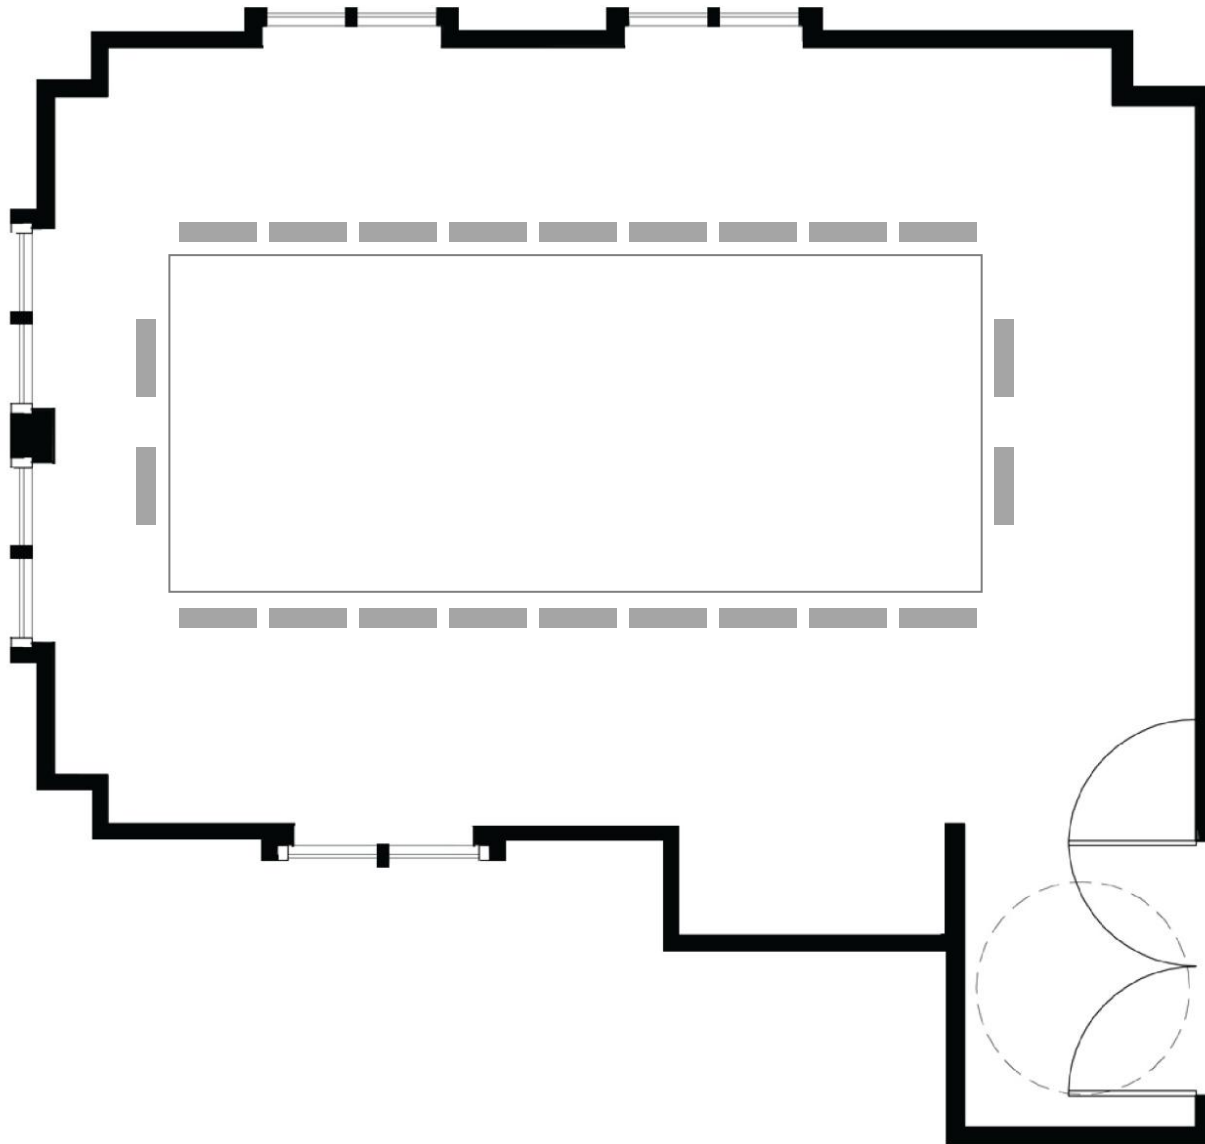

*balsan*  
PRIVATE DINING ROOM

N

**DINNER PARTY**

DIMENSIONS: 18 ft. x 27 ft.  
5 x 8 m.

HEIGHT: 12 ft.  
3.6 m.

SIZE: 486 sq. ft.

CAPACITY: 22

*balsan*  
PRIVATE DINING ROOM

**REHEARSAL DINNER**

DIMENSIONS: 18 ft. x 27 ft.  
5 x 8 m.

HEIGHT: 12 ft.  
3.6 m.

SIZE: 486 sq. ft.

CAPACITY: 36

*balsan*  
PRIVATE DINING ROOM

**STANDING RECEPTION**

DIMENSIONS: 18 ft. x 27 ft.  
5 x 8 m.

HEIGHT: 12 ft.  
3.6 m.

SIZE: 486 sq. ft.

CAPACITY: 40

*balsan*  
PRIVATE DINING ROOM

**CONFERENCE**

DIMENSIONS: 18 ft. x 27 ft.  
5 x 8 m.

HEIGHT: 12 ft.  
3.6 m.

SIZE: 486 sq. ft.

CAPACITY: 16