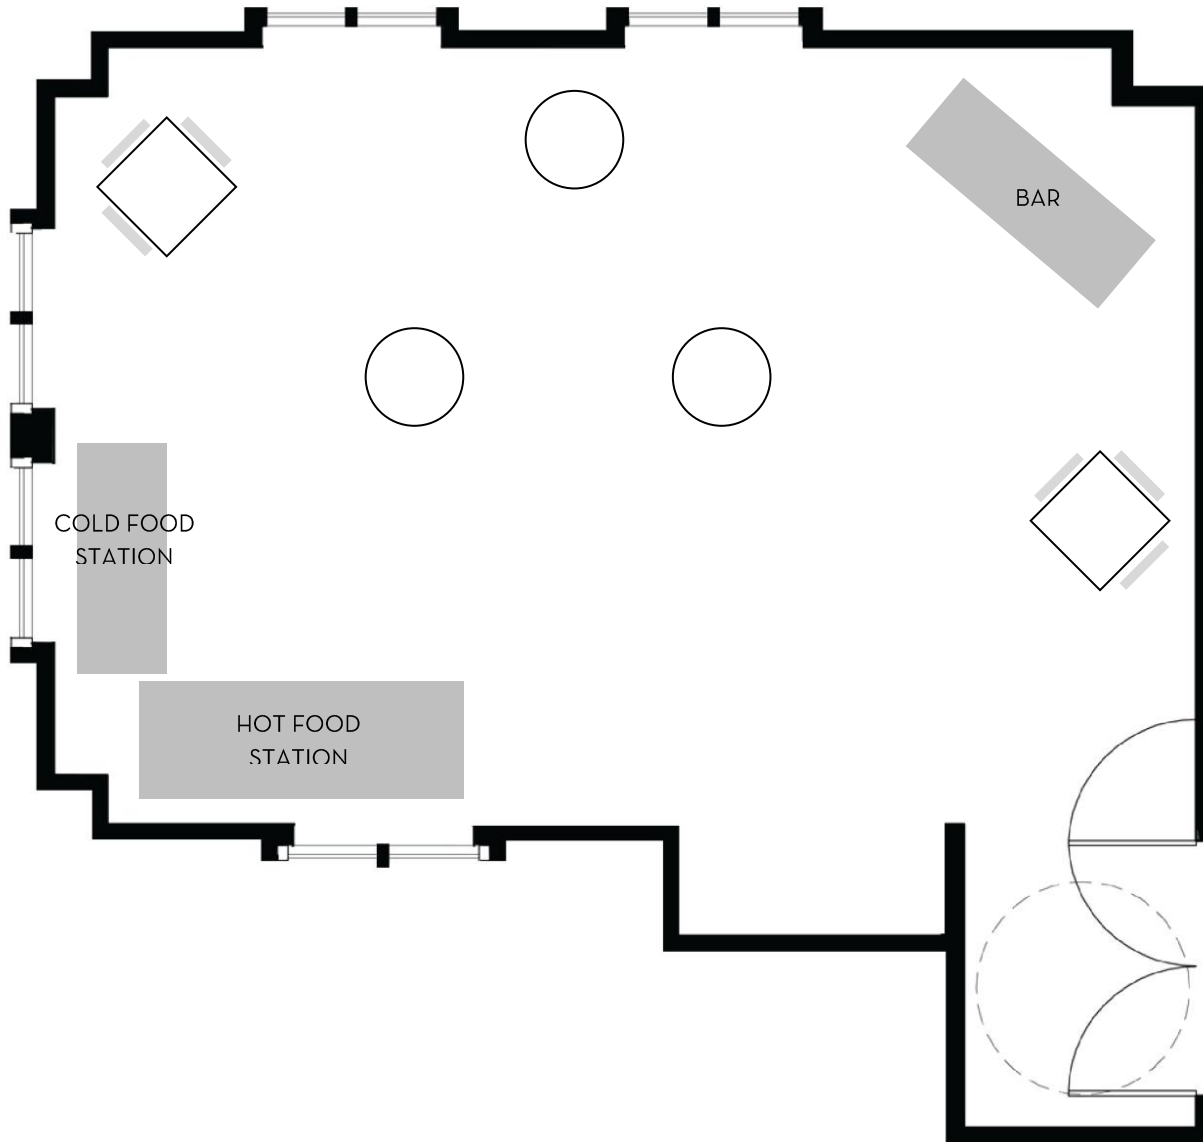

*balsan*  
PRIVATE DINING ROOM

N

**DINNER PARTY**

DIMENSIONS: 18 ft. x 27 ft.  
5 x 8 m.

HEIGHT: 12 ft.  
3.6 m.

SIZE: 486 sq. ft.

CAPACITY: 22

*balsan*  
PRIVATE DINING ROOM

**REHEARSAL DINNER**

DIMENSIONS: 18 ft. x 27 ft.  
5 x 8 m.

HEIGHT: 12 ft.  
3.6 m.

SIZE: 486 sq. ft.

CAPACITY: 36

*balsan*  
PRIVATE DINING ROOM

**STANDING RECEPTION**

DIMENSIONS: 18 ft. x 27 ft.  
5 x 8 m.

HEIGHT: 12 ft.  
3.6 m.

SIZE: 486 sq. ft.

CAPACITY: 40

*balsan*  
PRIVATE DINING ROOM

**CONFERENCE**

DIMENSIONS: 18 ft. x 27 ft.  
5 x 8 m.

HEIGHT: 12 ft.  
3.6 m.

SIZE: 486 sq. ft.

CAPACITY: 16