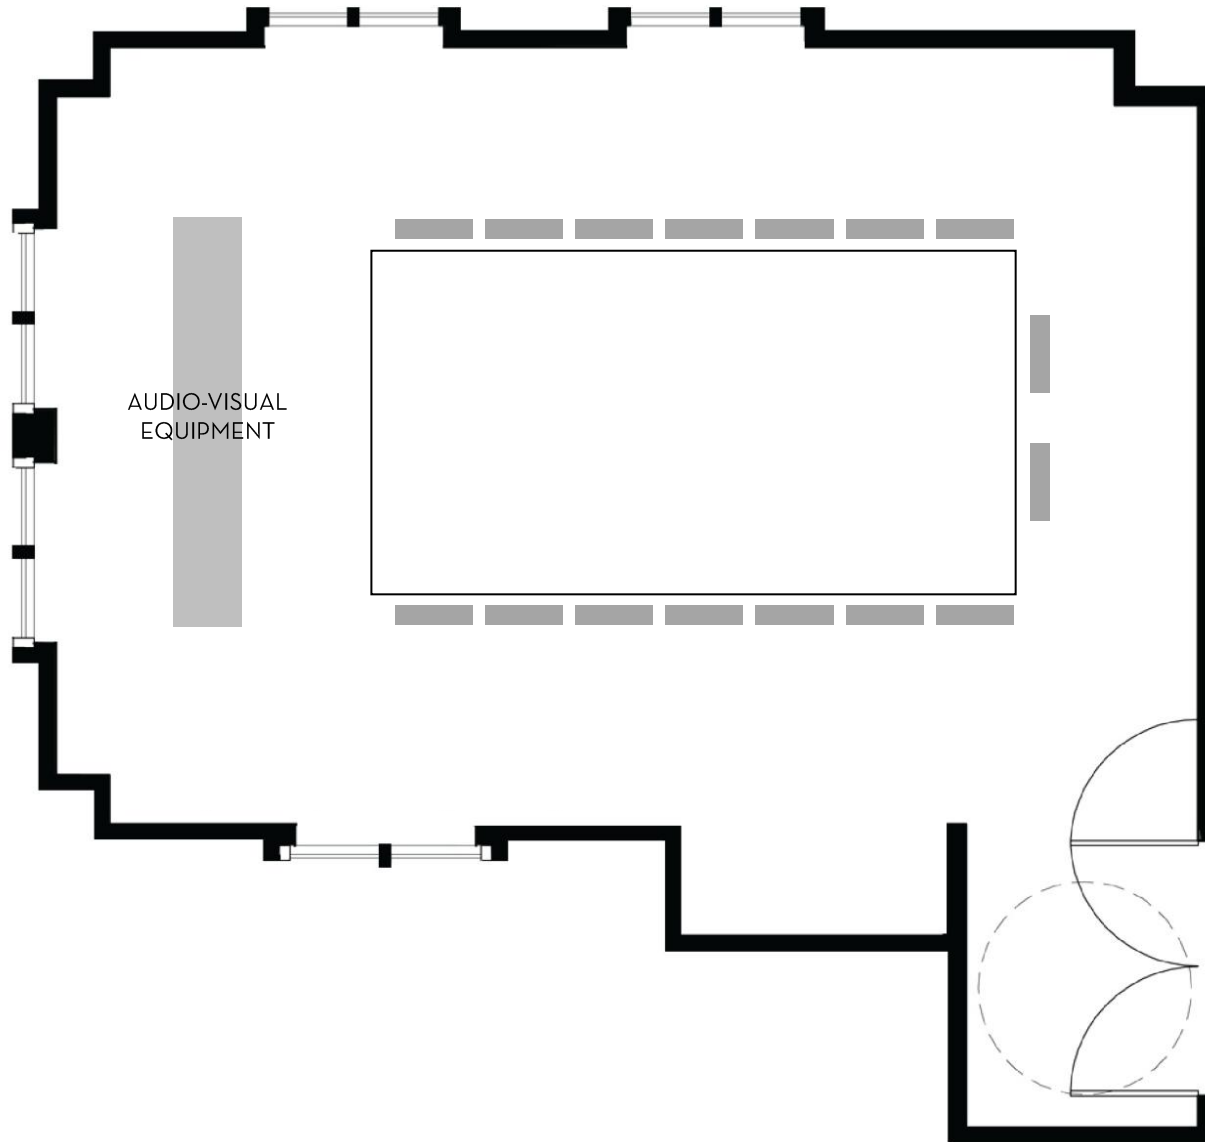

*balsan*  
PRIVATE DINING ROOM

N

**DINNER PARTY**

DIMENSIONS: 18 ft. x 27 ft.  
5 x 8 m.

HEIGHT: 12 ft.  
3.6 m.

SIZE: 486 sq. ft.

CAPACITY: 22

*balsan*  
PRIVATE DINING ROOM

**REHEARSAL DINNER**

DIMENSIONS: 18 ft. x 27 ft.  
5 x 8 m.

HEIGHT: 12 ft.  
3.6 m.

SIZE: 486 sq. ft.

CAPACITY: 36

*balsan*  
PRIVATE DINING ROOM

**STANDING RECEPTION**

DIMENSIONS: 18 ft. x 27 ft.  
5 x 8 m.

HEIGHT: 12 ft.  
3.6 m.

SIZE: 486 sq. ft.

CAPACITY: 40

*balsan*  
PRIVATE DINING ROOM

**CONFERENCE**

DIMENSIONS: 18 ft. x 27 ft.  
5 x 8 m.

HEIGHT: 12 ft.  
3.6 m.

SIZE: 486 sq. ft.

CAPACITY: 16